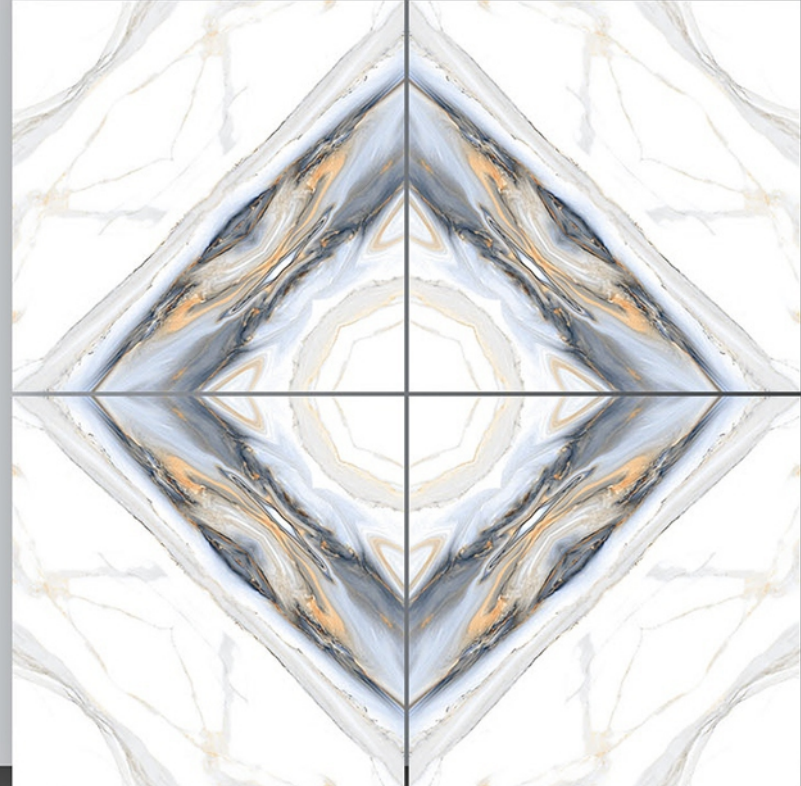

600x600mm
GVT - PGVT

 **MOLTERA**[®]
WALL | FLOOR | VITRIFIED TILES

BOOK MATCH GLOSSY FINISH

600 X 600 MM

**MOLTERA**[®]
WALL | FLOOR | VITRIFIED TILES

BM-S46

GLOSSY FINISH

600 X 600 MM

 **MOLTERA**[®]
WALL | FLOOR | VITRIFIED TILES

DAYNA BEIGE

GLOSSY FINISH

600 X 600 MM

MOON GREY

GLOSSY FINISH

600 X 600 MM

**MOLTERA**[®]
WALL | FLOOR | VITRIFIED TILES

GLOSSY FINISH

600 X 600 MM

 **MOLTERA**[®]
WALL | FLOOR | VITRIFIED TILES

GLOSSY FINISH

600 X 600 MM

 **MOLTERA**[®]
WALL | FLOOR | VITRIFIED TILES

SATUVARIO GREY

GLOSSY FINISH

600 X 600 MM

 **MOLTERA**[®]
WALL | FLOOR | VITRIFIED TILES

SUPER WHITE