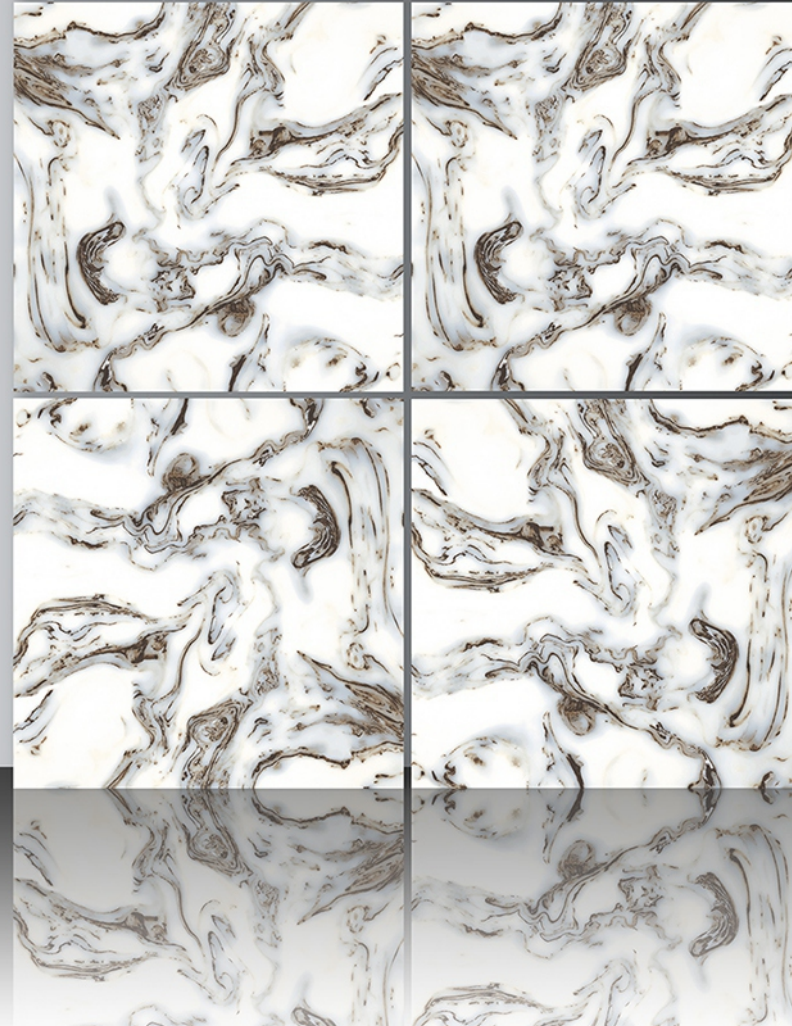

GLOSSY FINISH

600 X 600 MM

MOLTERA®
WALL | FLOOR | VITRIFIED TILES