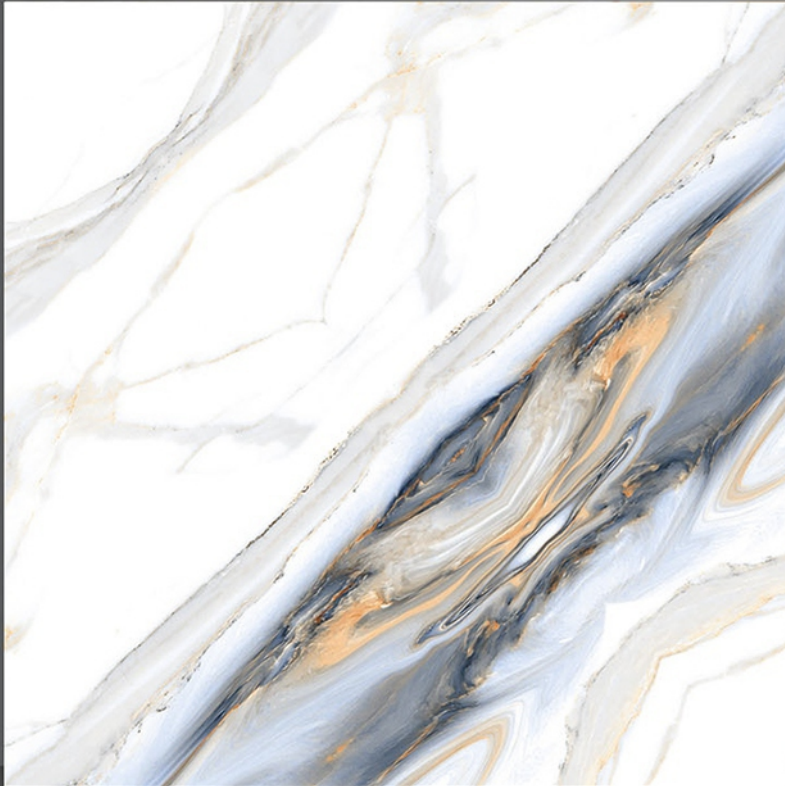

600x600mm
GVT - PGVT

 **MOLTERA**[®]
WALL | FLOOR | VITRIFIED TILES

BOOK MATCH GLOSSY FINISH

600 X 600 MM

**MOLTERA**[®]
WALL | FLOOR | VITRIFIED TILES

BM-S46

GLOSSY FINISH

600 X 600 MM

 **MOLTERA**[®]
WALL | FLOOR | VITRIFIED TILES

DAYNA BEIGE

GLOSSY FINISH

600 X 600 MM

MOON GREY

GLOSSY FINISH

600 X 600 MM

**MOLTERA**[®]
WALL | FLOOR | VITRIFIED TILES